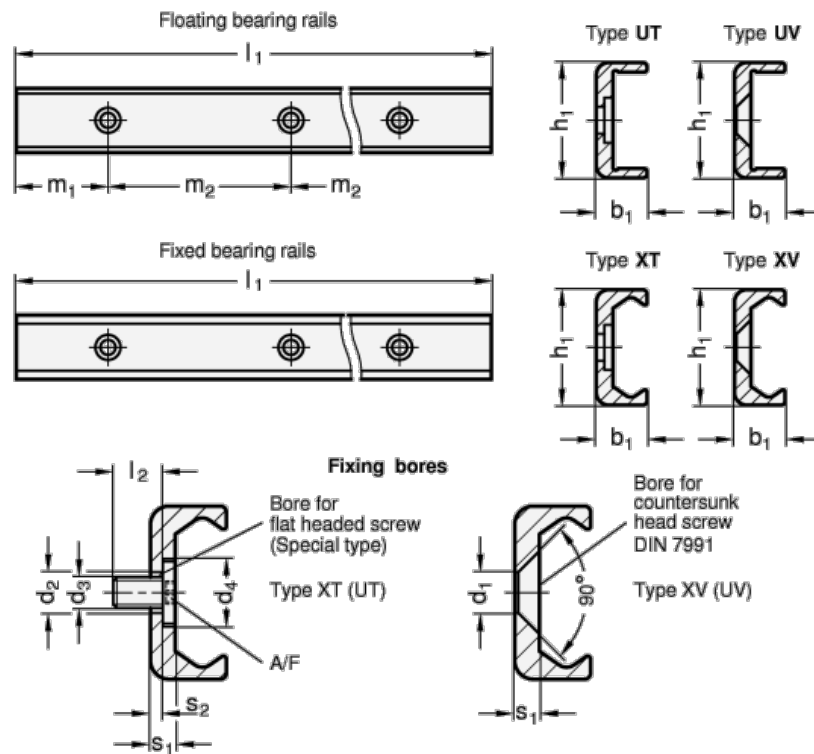

Article number: 20242235120040XT

Description: E+G Compact Profile GN 2422-35-1200-40

Measures

A/F = T30	L2	= 12
b1 = 16.5	m1	= 40
d1 =	m2	= 80
d2 = 8	s1	= 3.5
d3 = M6	s2	= 2.7
d4 = 15	Weight in (g)	= 1908
h1 = 35		
L1 = 1200		